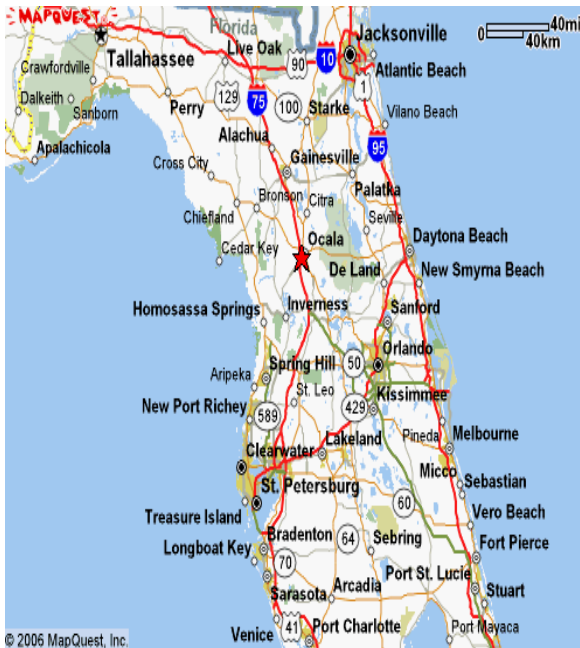

Shade Systems, Inc.
4150 S.W. 19 Street • Ocala, Florida 34474
1-800-609-6066

From Orlando International Airport

- Take the Beeline Expressway (Hwy. 528 – toll road) West
- Take Florida's Turnpike (toll road) north toward Ocala
- Approx. 40 minutes north of Orlando, Turnpike merges with I-75
- Continue north on I-75 for 23 miles (approx. 25 minutes)
- Exit at Highway 40 – Ocala/Silver Springs (exit #352)
- Turn left at end of ramp and continue west about ¾ mile
- Turn left at S.W. 46 Avenue and continue about 1 mile
- Turn left at S.W. 13 Street
- Turn right at S.W. 42 Avenue
- Go about ¼ mile and the road bears left
- Shade Systems is on your right

Total travel time: approx. 1 hr 20 mins

From Fort Lauderdale/Miami area

- Head north on Florida's Turnpike (toll road) toward Orlando
- Approx. 40 minutes north of Orlando, Turnpike merges with I-75
- Continue north on I-75 for 23 miles (approx. 25 minutes)
- Exit at Highway 40 – Ocala/Silver Springs (exit #352)
- Turn left at end of ramp and continue west about ¾ mile
- Turn left at S.W. 46 Avenue and continue about 1 mile
- Turn left at S.W. 13 Street
- Turn right at S.W. 42 Avenue
- Go about ¼ mile and the road bears left
- Shade Systems is on your right

*Total travel time from Fort Lauderdale:
approx. 4 hours*

From points north

- Take I-75 south to Ocala
- Exit at Highway 40 – Ocala/Silver Springs (exit #352)
- Turn right at end of ramp and continue west about ¾ mile
- Turn left at S.W. 46 Avenue and continue about 1 mile
- Turn left at S.W. 13 Street
- Turn right at S.W. 42 Avenue
- Go about ¼ mile and the road bears left
- Shade Systems is on your right